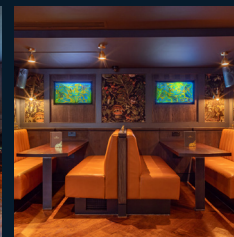

GOLDWOOD

Goldwood is a unique destination at the heart of the City, right beside Bank tube station.

With a variety of stunning spaces and adaptable packages, our venue provides the perfect backdrop for your event. Whether you're planning a private sports viewing or a team lunch with your colleagues, we have something to suit every occasion.

SPACE

AREA INFO

Full venue	500	130	Private hire
Racing corner	60	40	Semi-private, Semi private toilets, decorations allowed
Mezzanine	75	45	Pop up bar & semi private toilets, decorations allowed
Venue right	325	85	Private bar, private entrance, private toilets, decorations allowed
Oval bar	100	50	Partial private bar, decorations allowed
Venue left	175	60	Private bar, private entrance, private toilets, decorations allowed

020 3918 6028

30-32 Old Jewry, London
EC2R 8DQ

TUBE STATIONS

St.Paul's / Bank / Moorgate

PARKING

Yellow Line Parking
78 Cannon St, London, EC4N 6AF